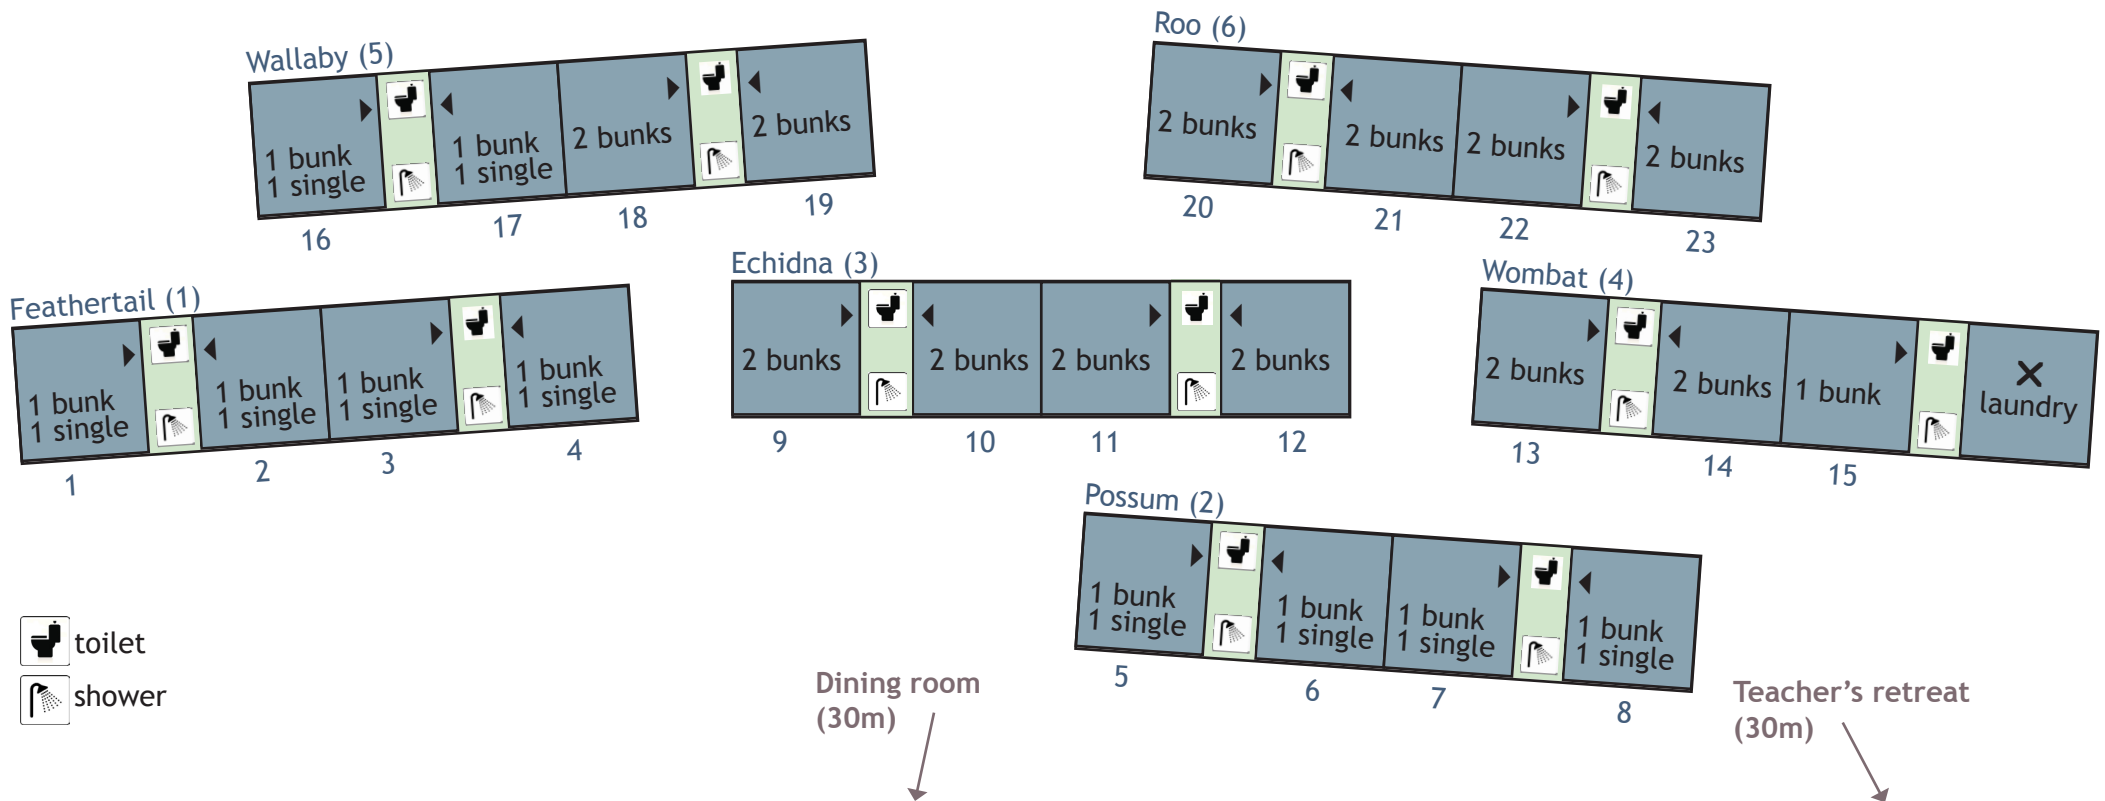

Accommodation Layout and Allocation

Leadership Centre Accommodation

38 beds in 15 bunks & 8 king singles

Architect designed and built 2011. Fully air conditioned. Advanced AV setup. Chesterfield lounges. Beanbags. Coonara heaters. Leader's retreat.

Leadership Centre Accommodation 38 Beds in 15 Bunks and 8 king singles.

Cabin Accommodation

80 beds in 35 bunks & 10 king singles

Notes:
 Each room has a wash basin • Each room has a heater.
 Each pair of rooms shares one toilet and shower. It is suggested that males/females are not mixed across each pair of rooms.
 The last room in building 4 (Wombat block) is the camp laundry and not available for accommodation.
 Bunks are a little shorter than usual beds. Allocate tall people to lower bunks or single beds.

Accommodation Allocation

Feathertail (1)

Room 1	Bunk 1 top	Bunk 1 bottom	Single bed
Room 2	Bunk 1 top	Bunk 1 bottom	Single bed
Room 3	Bunk 1 top	Bunk 1 bottom	Single bed
Room 4	Bunk 1 top	Bunk 1 bottom	Single bed

Accommodation Allocation

LEADERSHIP CENTRE

LEADERSHIP CENTRE										No.	
ROOM 1	B1T	B1B	B2T	B2B	B3T	B3B	S1				6
ROOM 2	B1T	B1B	B2T	B2B	Single						5
ROOM 3	B1T	B1B	B2T	B2B	Single						5
ROOM 4	B1T	B1B	Single								3
ROOM 5	B1T	B1B	B2T	B2B	B3T	B3B					6
ROOM 6	B1T	B1B	B2T	B2B	B3T	B3B	B4T	B4B	Single		9
ROOM 7 (Ensuted)	Single	Single									2
ROOM 8 (Ensuted)	Single	Single									2
TOTAL										38	