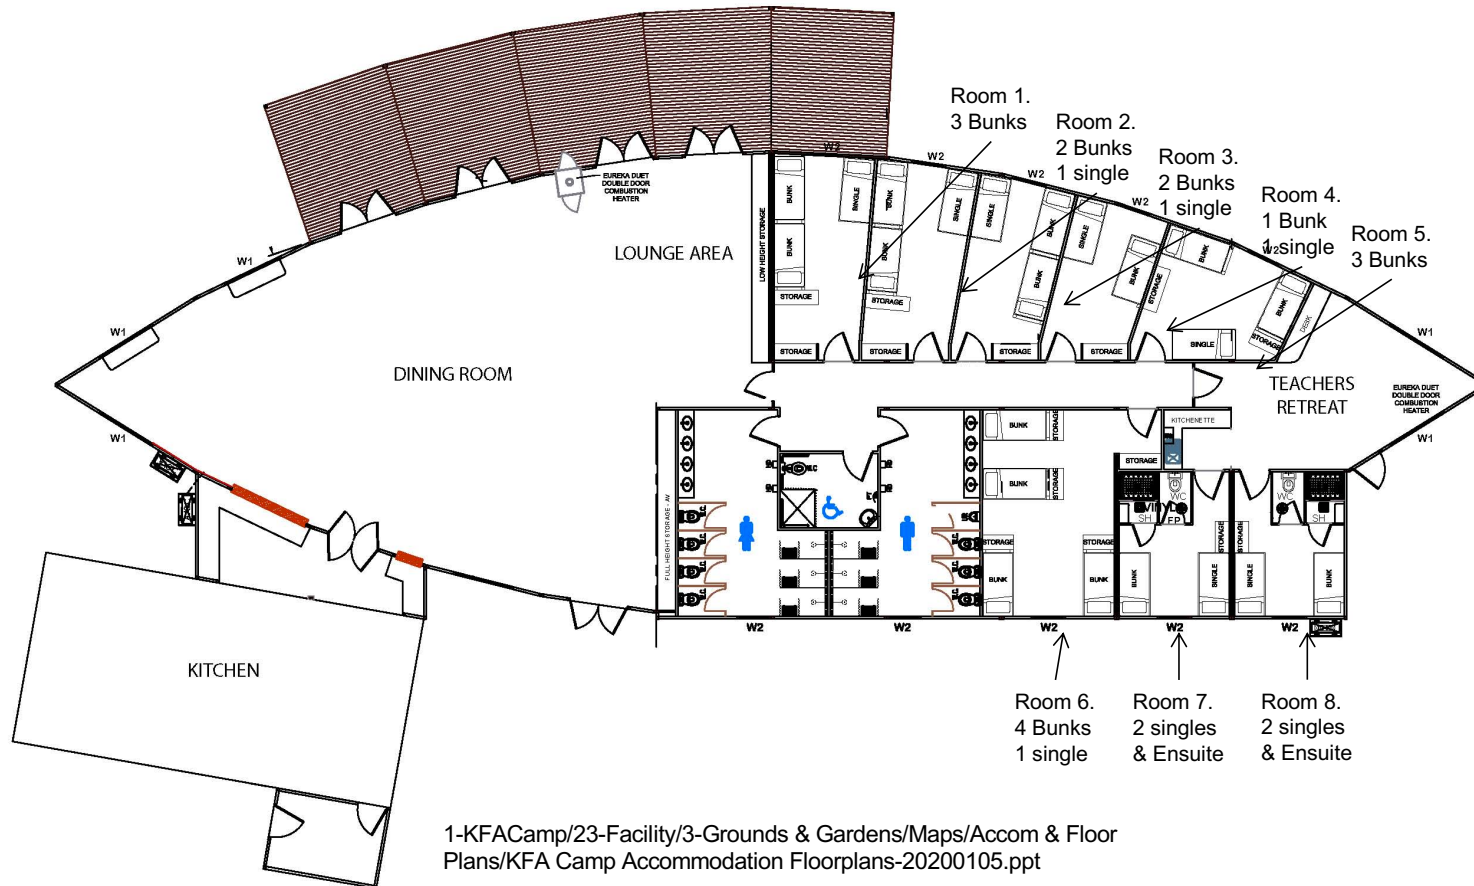

Accommodation Layout and Allocation

Leadership Centre Accommodation

38 beds in 15 bunks & 8 king singles

Architect designed and built 2011. Fully air conditioned. Advanced AV setup. Chesterfield lounges. Beanbags. Coonara heaters. Leader's retreat.

Leadership Centre Accommodation 38 Beds in 15 Bunks and 8 king singles.

Cabin Accommodation

80 beds in 35 bunks & 10 king singles

Notes:
 Each room has a wash basin • Each room has a heater.
 Each pair of rooms shares one toilet and shower. It is suggested that males/females are not mixed across each pair of rooms.
 The last room in building 4 (Wombat block) is the camp laundry and not available for accommodation.
 Bunks are a little shorter than usual beds. Allocate tall people to lower bunks or single beds.

Accommodation Allocation

Feathertail (1)

Room 1	Bunk 1 top	Bunk 1 bottom	Single bed
Room 2	Bunk 1 top	Bunk 1 bottom	Single bed
Room 3	Bunk 1 top	Bunk 1 bottom	Single bed
Room 4	Bunk 1 top	Bunk 1 bottom	Single bed

Possum (2)

Room 5	Bunk 1 top	Bunk 1 bottom	Single bed
Room 6	Bunk 1 top	Bunk 1 bottom	Single bed
Room 6	Bunk 1 top	Bunk 1 bottom	Single bed
Room 8	Bunk 1 top	Bunk 1 bottom	Single bed

Echnida (3)

Room 9	Bunk 1 top	Bunk 1 bottom	Bunk 2 top	Bunk 2 bottom
Room 10	Bunk 1 top	Bunk 1 bottom	Bunk 2 top	Bunk 2 bottom
Room 11	Bunk 1 top	Bunk 1 bottom	Bunk 2 top	Bunk 2 bottom
Room 12	Bunk 1 top	Bunk 1 bottom	Bunk 2 top	Bunk 2 bottom