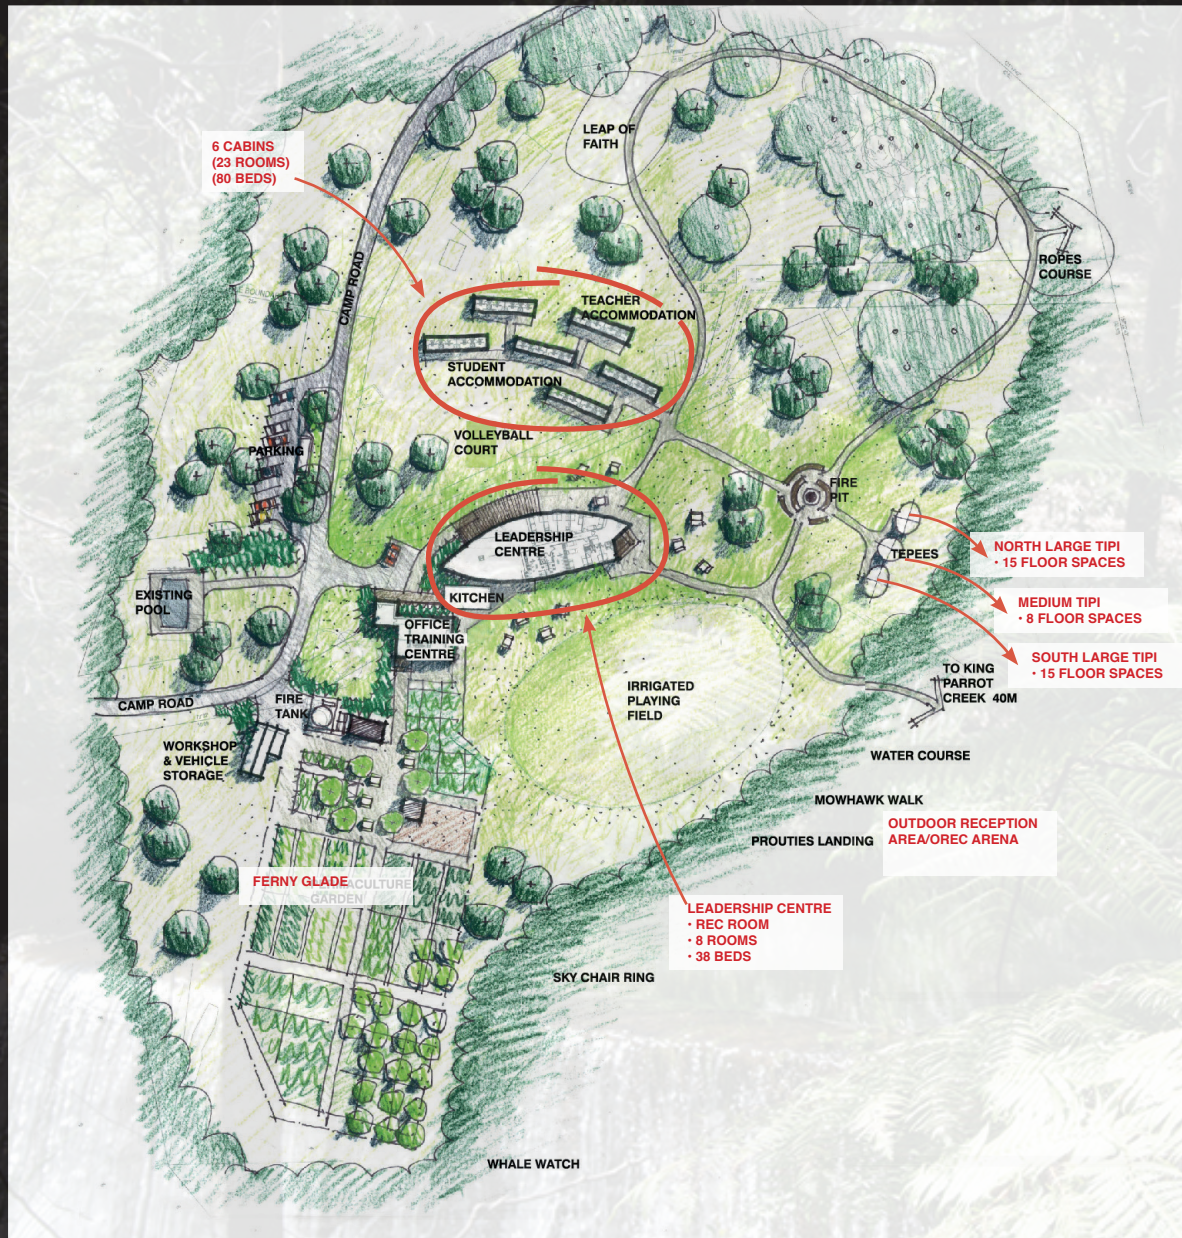

Accommodation Layout and Allocation

Leadership Centre Accommodation

38 beds in 15 bunks & 8 king singles

Architect designed and built 2011. Fully air conditioned. Advanced AV setup. Chesterfield lounges. Beanbags. Coonara heaters. Leader's retreat.

Leadership Centre Accommodation 38 Beds in 15 Bunks and 8 king singles.

Cabin Accommodation

80 beds in 35 bunks & 10 king singles

Notes:
 Each room has a wash basin • Each room has a heater.
 Each pair of rooms shares one toilet and shower. It is suggested that males/females are not mixed across each pair of rooms.
 The last room in building 4 (Wombat block) is the camp laundry and not available for accommodation.
 Bunks are a little shorter than usual beds. Allocate tall people to lower bunks or single beds.

Accommodation Allocation

Feathertail (1)

Room 1	Bunk 1 top	Bunk 1 bottom	Single bed
Room 2	Bunk 1 top	Bunk 1 bottom	Single bed
Room 3	Bunk 1 top	Bunk 1 bottom	Single bed
Room 4	Bunk 1 top	Bunk 1 bottom	Single bed

Accommodation Allocation

LEADERSHIP CENTRE

LEADERSHIP CENTRE										No.	
ROOM 1	B1T	B1B	B2T	B2B	B3T	B3B	S1				6
ROOM 2	B1T	B1B	B2T	B2B	Single						5
ROOM 3	B1T	B1B	B2T	B2B	Single						5
ROOM 4	B1T	B1B	Single								3
ROOM 5	B1T	B1B	B2T	B2B	B3T	B3B					6
ROOM 6	B1T	B1B	B2T	B2B	B3T	B3B	B4T	B4B	Single		9
ROOM 7 (Ensuted)	Single	Single									2
ROOM 8 (Ensuted)	Single	Single									2
TOTAL										38	